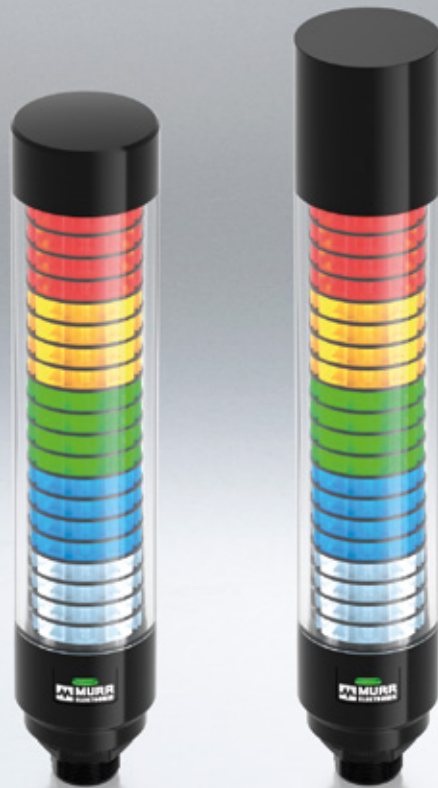

COMPACT

MODLIGHT®60 PRO-RGB

One Product = Maximum Signaling Solutions

The Modlight®60 Pro-RGB IO-Link signal tower is a versatile, cost-effective solution for applications requiring a stack light. With 20 RGB LED slices, 21 adjustable colors and 10 different light patterns, it offers a wide range of clear and eye-catching signaling options. The LED brightness is adjustable and there is an eco-mode that reduces brightness by 50 percent to increase energy efficiency. By selecting the version with a buzzer, which offers 8 different tones, you can also incorporate individual acoustic signals where needed. The 2 different IO-DDs enable individual control of the RGB LED slices (colors, light patterns, and animations) via process data.

BENEFITS

Flexibility:

- Operating modes are easy to change – whether classic signal tower, level indicator or individual LED segments

Economical:

- Simple setup. No IO-DD or software tool needed
- LED technology lowers energy consumption and operating costs

Reliable:

- Optical separation of the individual RGB LED slices = clear signals
- IP65 rated

MODLIGHT®60 PRO-RGB SIGNAL TOWER OPERATING MODES:

STACK MODE

In stack mode, individual LED discs can be combined in up to 5 segments to create a classic signal tower. The segment size and colors can be adjusted individually.

AUTOSCALE MODE

The Autoscale function enables the automatic and symmetrical division of the LED discs for full-surface signaling and maximum visibility.

LEVEL MODE

Level mode enables a percentage based display of operating processes like production progress or fill level.